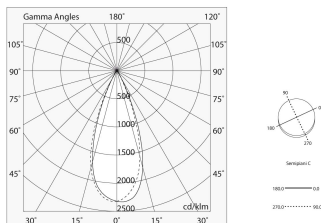

Compliance

CEI EN 60598-1:2021 + A11:2023, CEI EN 60598-2-1:2022

Standards

Photobiological risk: RISK GROUP 1 Certified fixture in RISK GROUP 1 (Low Risk)-The fixture does not pose a hazard due to normal behavioral limitations on exposure - in accordance with CEI EN 62471:2010-01, IEC TR 62778:2014.

CAM edilizia: The product complies with the requirements for public buildings, ministerial decree of 23rd June 2022 n.256.

[DALi: View more product info](#)