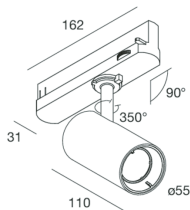

## Features

Use: Indoor  
Type of installation: TRACK  
Emission: ADJUSTABLE  
Optics: SPOT  
Beam: 38°  
Colour: WHITE  
Dimming: ON/OFF  
Emergency: NO  
L: 110mm  
A: Ø55mm  
H: 150mm  
Warranty: 5 years  
Weight: 0.444kg