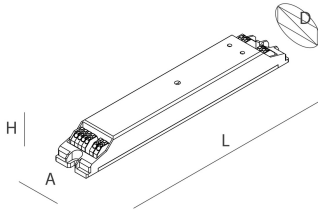

PUSH DIMM

105938.99

novalux
ITALIAN LIGHTING DESIGN SINCE 1948

Features

Use: Indoor
Dimming: DALI2, PUSH
Emergency: NO
L: 119mm
A: 30mm
H: 21mm
D: 37mm
Made in: UNGHERIA
Warranty: 3 years
Weight: 0.2kg

Tech data