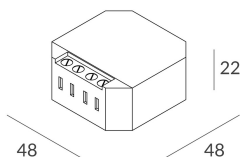

PUSH DIMM

105926.99

novalux
ITALIAN LIGHTING DESIGN SINCE 1948

Features

Use: Indoor
Dimming: PUSH, DALI
Emergency: NO
L: 22mm
A: 48mm
H: 48mm
Made in: GERMANY
Warranty: 3 years
Weight: 0.1kg

Tech data

IP: 20
Insulation class: II
Supply voltage: 220-240V 50/60Hz
SELV: No