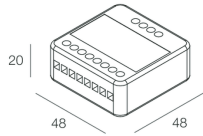

## Features

Use: Indoor  
Dimming: PUSH  
Emergency: NO  
L: 48mm  
A: 48mm  
H: 20mm  
D: 51mm  
Made in: ITALY  
Warranty: 3 years  
Weight: 0.095kg