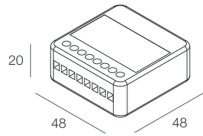

GIADA SYSTEM

105921.99

novalux
ITALIAN LIGHTING DESIGN SINCE 1948

Features

Use: Indoor
Dimming: PUSH
Emergency: NO
L: 48mm
A: 48mm
H: 20mm
D: 51mm
Made in: ITALY
Warranty: 3 years
Weight: 0.095kg

Tech data