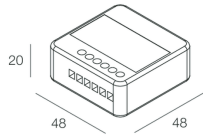

GIADA SYSTEM

105920.99

novalux
ITALIAN LIGHTING DESIGN SINCE 1948

Features

Use: Indoor
Dimming: PUSH
Emergency: NO
L: 48mm
A: 48mm
H: 20mm
D: 51mm
Made in: ITALY
Warranty: 3 years
Weight: 0.095kg

Tech data