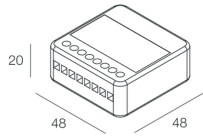

GIADA SYSTEM

105918.99

novalux
ITALIAN LIGHTING DESIGN SINCE 1948

Features

Use: Indoor
Dimming: PUSH
Emergency: NO
L: 48mm
A: 48mm
H: 20mm
D: 51mm
Made in: ITALY
Warranty: 3 years
Weight: 0.095kg

Tech data