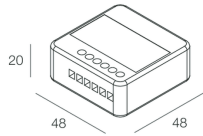

GIADA SYSTEM

105917.99

novalux
ITALIAN LIGHTING DESIGN SINCE 1948

Features

Use: Indoor
Dimming: PUSH
Emergency: NO
L: 48mm
A: 48mm
H: 20mm
D: 51mm
Made in: ITALY
Warranty: 3 years
Weight: 0.095kg

Tech data