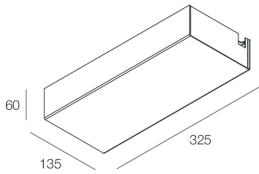

## Features

Use: Indoor  
Type of installation: CEILING MOUNTED  
Colour: BLACK  
Dimming: DALI  
Emergency: NO  
L: 325mm  
A: 135mm  
H: 60mm  
Made in: ITALY  
Warranty: 5 years