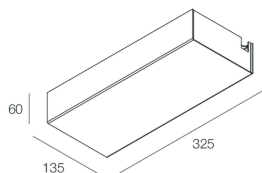

Features

Use: Indoor
Type of installation: CEILING MOUNTED
Colour: WHITE
Dimming: DALI
Emergency: NO
L: 325mm
A: 135mm
H: 60mm
Made in: ITALY
Warranty: 5 years

Tech data

IP: 20
Insulation class: I
Supply voltage: 220-240V 50/60Hz