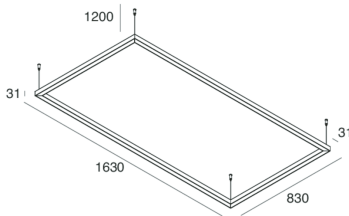

Novalux S.r.l. via Marzabotto, 2 40050 Funo di Argelato (BO) Italy
Tel: +39 051 860558 · Fax +39 051 6647859 · Mail: info@novalux.it · VAT number 00536541204 · novalux.com
Company subject to the management and coordination by SLV GmbH

This technical data sheet is owned by Novalux S.r.l., all rights reserved. Novalux S.r.l. reserves the right to make changes without prior notice.
Last update: 9/6/2026, 16:26:26