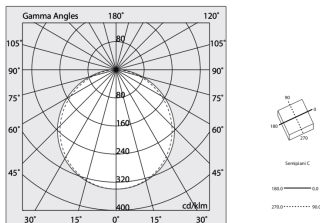

Novalux S.r.l. via Marzabotto, 2 40050 Funo di Argelato (BO) Italy
Tel: +39 051 860558 · Fax +39 051 6647859 · Mail: info@novalux.it · VAT number 00536541204 · novalux.com
Company subject to the management and coordination by SLV GmbH

This technical data sheet is owned by Novalux S.r.l., all rights reserved. Novalux S.r.l. reserves the right to make changes without prior notice.
Last update: 9/6/2026, 16:26:26