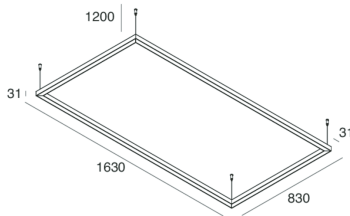

Novalux S.r.l. via Marzabotto, 2 40050 Funo di Argelato (BO) Italy
Tel: +39 051 860558 · Fax +39 051 6647859 · Mail: info@novalux.it · VAT number 00536541204 · novalux.com
Company subject to the management and coordination by SLV GmbH

This technical data sheet is owned by Novalux S.r.l., all rights reserved. Novalux S.r.l. reserves the right to make changes without prior notice.
Last update: 9/6/2026, 16:26:26