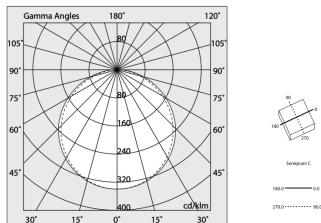

Novalux S.r.l. via Marzabotto, 2 40050 Funo di Argelato (BO) Italy
Tel: +39 051 860558 · Fax +39 051 6647859 · Mail: info@novalux.it · VAT number 00536541204 · novalux.com
Company subject to the management and coordination by SLV GmbH

This technical data sheet is owned by Novalux S.r.l., all rights reserved. Novalux S.r.l. reserves the right to make changes without prior notice.
Last update: 9/6/2026, 16:26:26