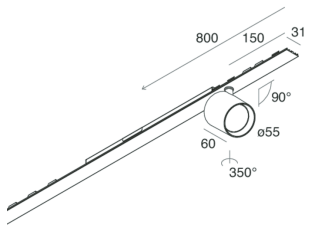

Novalux S.r.l. via Marzabotto, 2 40050 Funo di Argelato (BO) Italy
Tel: +39 051 860558 · Fax +39 051 6647859 · Mail: info@novalux.it · VAT number 00536541204 · novalux.com
Company subject to the management and coordination by SLV GmbH

This technical data sheet is owned by Novalux S.r.l., all rights reserved. Novalux S.r.l. reserves the right to make changes without prior notice.
Last update: 6/8/2025, 12:54:11