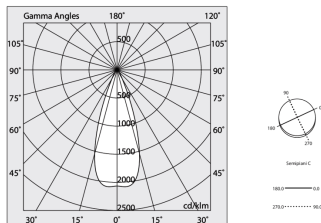

Novalux S.r.l. via Marzabotto, 2 40050 Funo di Argelato (BO) Italy
Tel: +39 051 860558 · Fax +39 051 6647859 · Mail: info@novalux.it · VAT number 00536541204 · novalux.com
Company subject to the management and coordination by SLV GmbH

This technical data sheet is owned by Novalux S.r.l., all rights reserved. Novalux S.r.l. reserves the right to make changes without prior notice.
Last update: 6/8/2025, 12:54:11