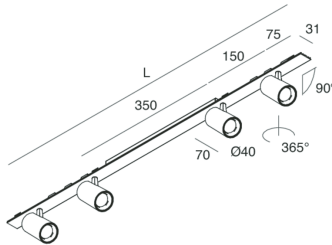

Source

Light source: LED
Source power: 24W
Colour temperature: 2700K
CRI: >90
Colour tolerance: 2 Step MacAdam
LED lifespan: 50000h L80 B20

Compliance

CEI EN 60598-1:2021 + A11:2023, CEI EN 60598-2-1:2022, CEI EN 60598-2-2:2012

Standards

Photobiological risk: RISK GROUP 1 Certified fixture in RISK GROUP 1 (Low Risk)-The fixture does not pose a hazard due to normal behavioral limitations on exposure - in accordance with CEI EN 62471:2010-01, IEC TR 62778:2014.

CAM edilizia: The product complies with the requirements for public buildings, ministerial decree of 23rd June 2022 n.256.

[View more product info](#)