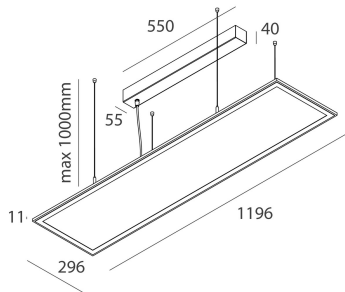

THE PANEL BIEMISSIONE

105604.01

novalux
ITALIAN LIGHTING DESIGN SINCE 1948

Features

Use: Indoor
Type of installation: SUSPENDED
Emission: DIRECT/INDIRECT
Optics: OPAL
Colour: WHITE
Dimming: PUSH, DALI
Emergency: NO
L: 1196mm
A: 296mm
H: 11mm
Warranty: 5 years
Weight: 4.75kg

Tech data

Luminaire input power: 37W
Luminaire luminous flux: 4545lm
Direct luminous flux: 3020lm
Indirect luminous flux: 1525lm
IP: 40
Insulation class: I
No. of driver per product: 1
Supply voltage: 220-240V 50/60Hz
UGR: <19
IK: IK07
SELV: Si