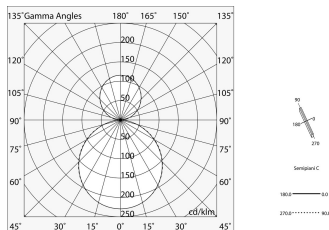

THE PANEL BIEMISSIONE

105604.01

novalux
ITALIAN LIGHTING DESIGN SINCE 1948

Features

Use: Indoor
Type of installation: SUSPENDED
Emission: DIRECT/INDIRECT
Optics: OPAL
Colour: WHITE
Dimming: PUSH, DALI
Emergency: NO
L: 1196mm
A: 296mm
H: 11mm
Warranty: 5 years
Weight: 4.75kg

Tech data

Luminaire input power: 37W
Luminaire luminous flux: 4545lm
Direct luminous flux: 3020lm
Indirect luminous flux: 1525lm
IP: 40
Insulation class: I
No. of driver per product: 1
Supply voltage: 220-240V 50/60Hz
UGR: <19
IK: IK07
SELV: Si