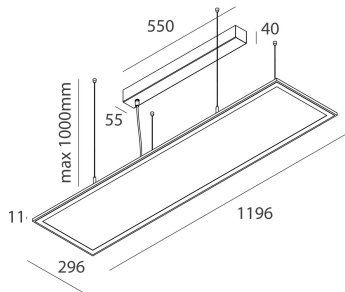

THE PANEL BIEMISSIONE

105602.01

novalux
ITALIAN LIGHTING DESIGN SINCE 1948

Features

Use: Indoor
Type of installation: SUSPENDED
Emission: DIRECT/INDIRECT
Optics: OPAL
Colour: WHITE
Dimming: ON/OFF
Emergency: NO
L: 1196mm
A: 296mm
H: 11mm
Warranty: 5 years
Weight: 4.75kg

Tech data

Luminaire input power: 37W
Luminaire luminous flux: 4545lm
Direct luminous flux: 3020lm
Indirect luminous flux: 1525lm
IP: 40
Insulation class: I
No. of driver per product: 1
Supply voltage: 220-240V 50/60Hz
UGR: <19
IK: IK07
SELV: Si