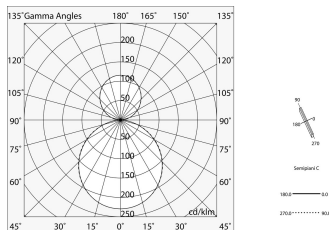

Novalux S.r.l. via Marzabotto, 2 40050 Funo di Argelato (BO) Italy
Tel: +39 051 860558 · Fax +39 051 6647859 · Mail: info@novalux.it · VAT number 00536541204 · novalux.com
Company subject to the management and coordination by SLV GmbH

This technical data sheet is owned by Novalux S.r.l., all rights reserved. Novalux S.r.l. reserves the right to make changes without prior notice.
Last update: 14/11/2024, 18:27:54