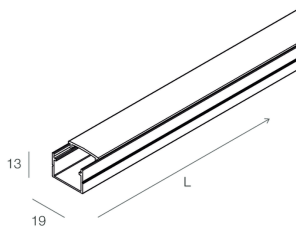

Novalux S.r.l. via Marzabotto, 2 40050 Funo di Argelato (BO) Italy
Tel: +39 051 860558 · Fax +39 051 6647859 · Mail: info@novalux.it · VAT number 00536541204 · novalux.com
Company subject to the management and coordination by SLV GmbH

This technical data sheet is owned by Novalux S.r.l., all rights reserved. Novalux S.r.l. reserves the right to make changes without prior notice.
Last update: 14/11/2024, 18:23:34