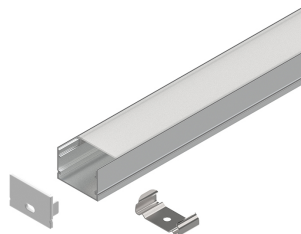

PROFILED MACRO

105420.96

novalux
ITALIAN LIGHTING DESIGN SINCE 1948

Features

Use: Indoor
Type of installation: LIGHT COVE, CEILING MOUNTED
Emission: DIRECT
Optics: OPAL
Colour: ANODIZED NATURAL FINISH
L: 2000mm
A: 30mm
H: 20mm
Warranty: 5 years
Weight: 0.5kg

novalux
ITALIAN LIGHTING DESIGN SINCE 1948

SCREENS

PROFILED: MACRO SCHERMO OPALE L=6000

105423.99

COMPLETION ACCESSORIES

PROFILED: PROF.MACRO COPPIA TESTATE

105421.99

MOUNTING ACCESSORIES