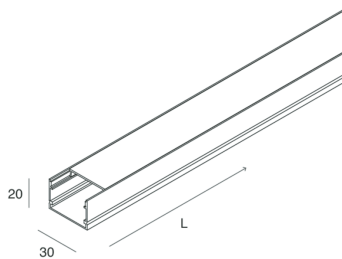

Novalux S.r.l. via Marzabotto, 2 40050 Funo di Argelato (BO) Italy
Tel: +39 051 860558 · Fax +39 051 6647859 · Mail: info@novalux.it · VAT number 00536541204 · novalux.com
Company subject to the management and coordination by SLV GmbH

This technical data sheet is owned by Novalux S.r.l., all rights reserved. Novalux S.r.l. reserves the right to make changes without prior notice.
Last update: 14/11/2024, 18:28:38