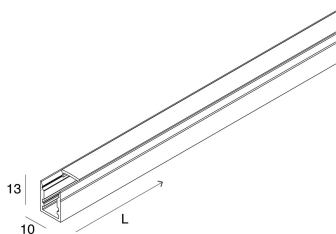

Novalux S.r.l. via Marzabotto, 2 40050 Funo di Argelato (BO) Italy
Tel: +39 051 860558 · Fax +39 051 6647859 · Mail: info@novalux.it · VAT number 00536541204 · novalux.com
Company subject to the management and coordination by SLV GmbH

This technical data sheet is owned by Novalux S.r.l., all rights reserved. Novalux S.r.l. reserves the right to make changes without prior notice.
Last update: 14/11/2024, 18:28:37