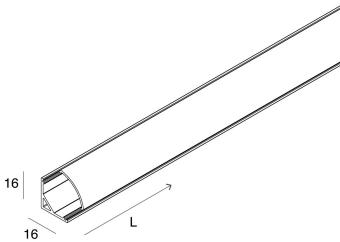

Novalux S.r.l. via Marzabotto, 2 40050 Funo di Argelato (BO) Italy
Tel: +39 051 860558 · Fax +39 051 6647859 · Mail: info@novalux.it · VAT number 00536541204 · novalux.com
Company subject to the management and coordination by SLV GmbH

This technical data sheet is owned by Novalux S.r.l., all rights reserved. Novalux S.r.l. reserves the right to make changes without prior notice.
Last update: 14/11/2024, 18:28:36