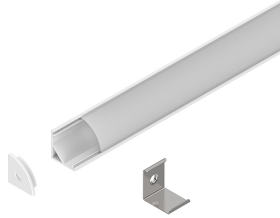

PROFILED AD ANGOLO H16

105408.01

novalux
ITALIAN LIGHTING DESIGN SINCE 1948

Features

Use: Indoor
Type of installation: LIGHT COVE, CEILING MOUNTED
Emission: DIRECT
Optics: OPAL
Colour: WHITE
L: 2000mm
A: 16mm
H: 16mm
Warranty: 5 years
Weight: 0.3kg