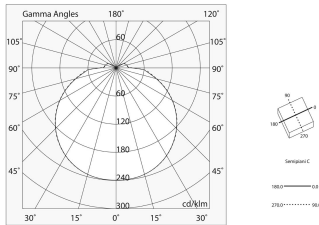

FRAME PANEL

104712.01

novalux
ITALIAN LIGHTING DESIGN SINCE 1948

Features

Use: Indoor
Type of installation: RECESSED INTO PLASTERBOARD
Emission: DIRECT
Optics: OPAL
Colour: WHITE
Dimming: PUSH, DALI
Emergency: WITH ACCESSORY
L: 595mm
A: 595mm
H: 12mm
Warranty: 5 years
Weight: 0.855kg

Tech data

Luminaire input power: 38W
Luminaire luminous flux: 4686lm
Luminous flux in emergency: 1h: 12% / 3h: 5
IP: 40
Insulation class: II
No. of driver per product: 1
Supply voltage: 900mA driver incluso
SELV: Si