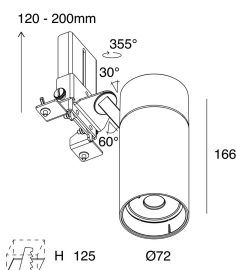

Novalux S.r.l. via Marzabotto, 2 40050 Funo di Argelato (BO) Italy
Tel: +39 051 860558 · Fax +39 051 6647859 · Mail: info@novalux.it · VAT number 00536541204 · novalux.com
Company subject to the management and coordination by SLV GmbH

This technical data sheet is owned by Novalux S.r.l., all rights reserved. Novalux S.r.l. reserves the right to make changes without prior notice.
Last update: 29/4/2024, 15:27:41