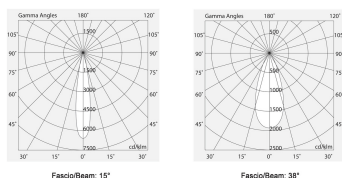

Novalux S.r.l. via Marzabotto, 2 40050 Funo di Argelato (BO) Italy
Tel: +39 051 860558 · Fax +39 051 6647859 · Mail: info@novalux.it · VAT number 00536541204 · novalux.com
Company subject to the management and coordination by SLV GmbH

This technical data sheet is owned by Novalux S.r.l., all rights reserved. Novalux S.r.l. reserves the right to make changes without prior notice.
Last update: 29/4/2024, 15:27:41