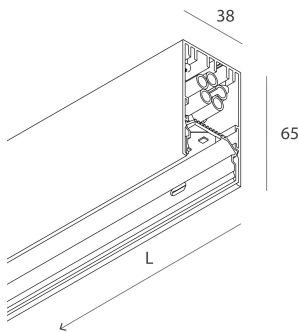

LUCKY MINI

103527.20H

novalux
ITALIAN LIGHTING DESIGN SINCE 1948

Features

Use: Indoor
Type of installation: SUSPENDED, CEILING MOUNTED
Emission: DIRECT
Optics: OPAL
Colour: CAFFE
Dimming: PUSH, DALI
Emergency: NO
L: 800mm
A: 38mm
H: 65mm
Made in: ITALY
Warranty: 5 years
Weight: 1.5kg