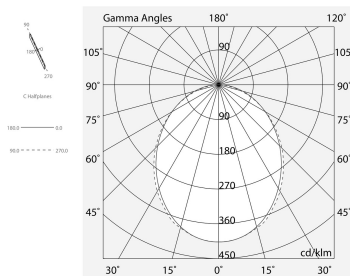

LUCKY MINI

103527.20H

novalux
ITALIAN LIGHTING DESIGN SINCE 1948

Features

Use: Indoor
Type of installation: SUSPENDED, CEILING MOUNTED
Emission: DIRECT
Optics: OPAL
Colour: CAFFE
Dimming: PUSH, DALI
Emergency: NO
L: 800mm
A: 38mm
H: 65mm
Made in: ITALY
Warranty: 5 years
Weight: 1.5kg