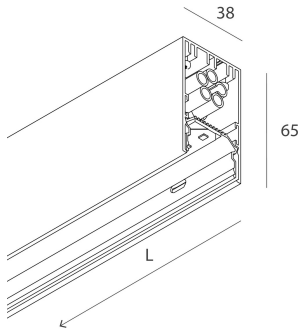

LUCKY MINI

103525.02

novalux
ITALIAN LIGHTING DESIGN SINCE 1948

Features

Use: Indoor
Type of installation: SUSPENDED, CEILING MOUNTED
Emission: DIRECT
Optics: OPAL
Colour: BLACK
Dimming: ON/OFF
Emergency: NO
L: 800mm
A: 38mm
H: 65mm
Made in: ITALY
Warranty: 5 years
Weight: 1.5kg