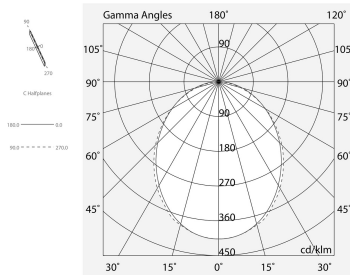

LUCKY MINI

103525.02

novalux
ITALIAN LIGHTING DESIGN SINCE 1948

Features

Use: Indoor
Type of installation: SUSPENDED, CEILING MOUNTED
Emission: DIRECT
Optics: OPAL
Colour: BLACK
Dimming: ON/OFF
Emergency: NO
L: 800mm
A: 38mm
H: 65mm
Made in: ITALY
Warranty: 5 years
Weight: 1.5kg