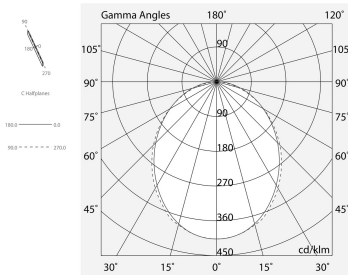

LUCKY MINI

103519.21H

novalux
ITALIAN LIGHTING DESIGN SINCE 1948

Features

Use: Indoor
Type of installation: SUSPENDED, CEILING MOUNTED
Emission: DIRECT
Optics: OPAL
Colour: CAPPUCCINO
Dimming: PUSH, DALI
Emergency: NO
L: 823x823mm
A: 38mm
H: 65mm
Made in: ITALY
Warranty: 5 years
Weight: 3kg