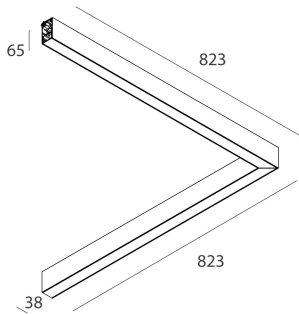

LUCKY MINI

103519.21H

novalux
ITALIAN LIGHTING DESIGN SINCE 1948

Features

Use: Indoor
Type of installation: SUSPENDED, CEILING MOUNTED
Emission: DIRECT
Optics: OPAL
Colour: CAPPUCCINO
Dimming: PUSH, DALI
Emergency: NO
L: 823x823mm
A: 38mm
H: 65mm
Made in: ITALY
Warranty: 5 years
Weight: 3kg

Tech data

Luminaire input power: 27.3W
Luminaire luminous flux: 2292lm
IP: 40
Insulation class: I
Supply voltage: 220-240V 50/60Hz
SELV: Si

Source

Light source: LED
Source power: 23W
Source luminous flux: 3978lm
Colour temperature: 4000K
CRI: >80
Colour tolerance: 3 Step MacAdam
LED lifespan: 50000h L80 B20