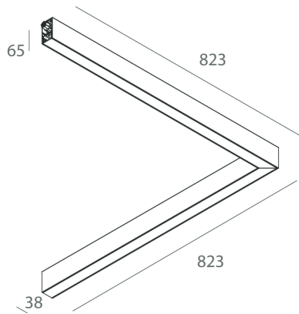

LUCKY MINI

103519.21

novalux
ITALIAN LIGHTING DESIGN SINCE 1948

Features

Use: Indoor
Type of installation: SUSPENDED, CEILING MOUNTED
Emission: DIRECT
Optics: OPAL
Colour: CAPPUCCINO
Dimming: PUSH, DALI
Emergency: NO
L: 823x823mm
A: 38mm
H: 65mm
Made in: ITALY
Warranty: 5 years
Weight: 3kg