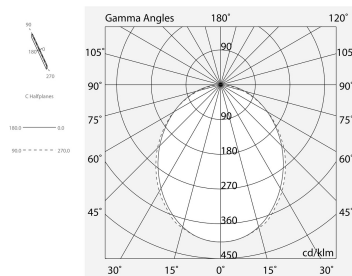

LUCKY MINI

103519.21

novalux
ITALIAN LIGHTING DESIGN SINCE 1948

Features

Use: Indoor
Type of installation: SUSPENDED, CEILING MOUNTED
Emission: DIRECT
Optics: OPAL
Colour: CAPPUCCINO
Dimming: PUSH, DALI
Emergency: NO
L: 823x823mm
A: 38mm
H: 65mm
Made in: ITALY
Warranty: 5 years
Weight: 3kg

Tech data

Luminaire input power: 27.3W
Luminaire luminous flux: 2292lm
IP: 40
Insulation class: I
Supply voltage: 220-240V 50/60Hz
SELV: Si

Source

Light source: LED
Source power: 23W
Source luminous flux: 3978lm
Colour temperature: 4000K
CRI: >80
Colour tolerance: 3 Step MacAdam
LED lifespan: 50000h L80 B20