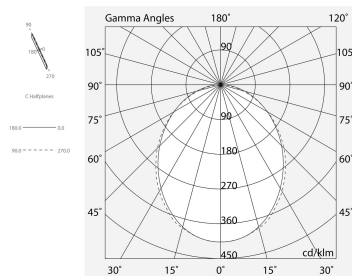

LUCKY MINI

103519.01H

novalux

ITALIAN LIGHTING DESIGN SINCE 1948

Features

Use: Indoor
Type of installation: SUSPENDED, CEILING MOUNTED
Emission: DIRECT
Optics: OPAL
Colour: WHITE
Dimming: PUSH, DALI
Emergency: NO
L: 823x823mm
A: 38mm
H: 65mm
Made in: ITALY
Warranty: 5 years
Weight: 3kg

Tech data

Luminaire input power: 27.3W
Luminaire luminous flux: 2292lm
IP: 40
Insulation class: I
Supply voltage: 220-240V 50/60Hz
SELV: Si

Source

Light source: LED
Source power: 23W
Source luminous flux: 3978lm
Colour temperature: 4000K
CRI: >80
Colour tolerance: 3 Step MacAdam
LED lifespan: 50000h L80 B20