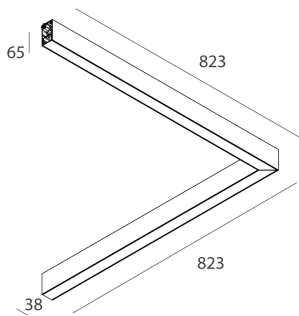

LUCKY MINI

103519.01H

novalux

ITALIAN LIGHTING DESIGN SINCE 1948

Features

Use: Indoor
Type of installation: SUSPENDED, CEILING MOUNTED
Emission: DIRECT
Optics: OPAL
Colour: WHITE
Dimming: PUSH, DALI
Emergency: NO
L: 823x823mm
A: 38mm
H: 65mm
Made in: ITALY
Warranty: 5 years
Weight: 3kg