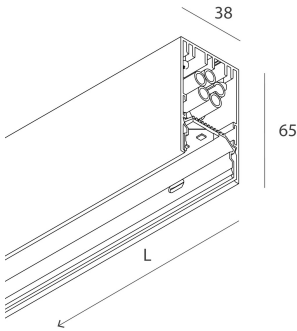

LUCKY MINI

103516.02H

novalux
ITALIAN LIGHTING DESIGN SINCE 1948

Features

Use: Indoor
Type of installation: SUSPENDED, CEILING MOUNTED
Emission: DIRECT
Optics: OPAL
Colour: BLACK
Dimming: PUSH, DALI
Emergency: NO
L: 1600mm
A: 38mm
H: 65mm
Made in: ITALY
Warranty: 5 years
Weight: 2.86kg