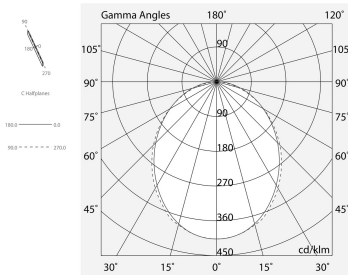

LUCKY MINI

103516.02H

novalux
ITALIAN LIGHTING DESIGN SINCE 1948

Features

Use: Indoor
Type of installation: SUSPENDED, CEILING MOUNTED
Emission: DIRECT
Optics: OPAL
Colour: BLACK
Dimming: PUSH, DALI
Emergency: NO
L: 1600mm
A: 38mm
H: 65mm
Made in: ITALY
Warranty: 5 years
Weight: 2.86kg