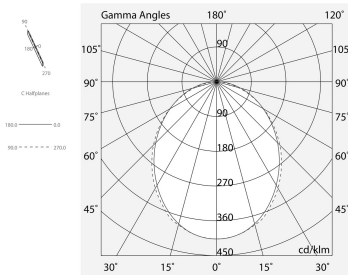

LUCKY MINI

103516.01H

novalux
ITALIAN LIGHTING DESIGN SINCE 1948

Features

Use: Indoor
Type of installation: SUSPENDED, CEILING MOUNTED
Emission: DIRECT
Optics: OPAL
Colour: WHITE
Dimming: PUSH, DALI
Emergency: NO
L: 1600mm
A: 38mm
H: 65mm
Made in: ITALY
Warranty: 5 years
Weight: 2.86kg