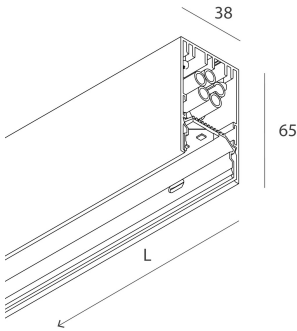

LUCKY MINI

103516.01H

novalux
ITALIAN LIGHTING DESIGN SINCE 1948

Features

Use: Indoor
Type of installation: SUSPENDED, CEILING MOUNTED
Emission: DIRECT
Optics: OPAL
Colour: WHITE
Dimming: PUSH, DALI
Emergency: NO
L: 1600mm
A: 38mm
H: 65mm
Made in: ITALY
Warranty: 5 years
Weight: 2.86kg