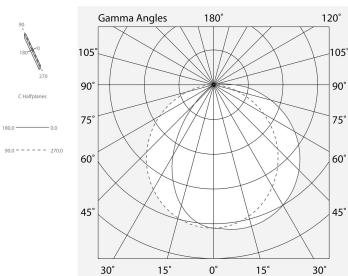

Features

Use: Indoor
Type of installation: RECESSED INTO PLASTERBOARD
Emission: DIRECT
Optics: OPAL
L: 2000mm
A: 67mm
H: 74mm
Made in: ITALY
Warranty: 5 years
Weight: 3.75kg

Tech data

IP: 40

[View more product info](#)