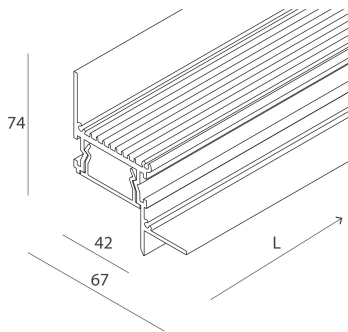

Features

Use: Indoor
Type of installation: RECESSED INTO PLASTERBOARD
Emission: DIRECT
Optics: OPAL
L: 2000mm
A: 67mm
H: 74mm
Made in: ITALY
Warranty: 5 years
Weight: 3.75kg

Tech data

IP: 40

[View more product info](#)