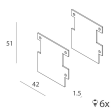

COMPLETION ACCESSORIES

P-40: COPPIA TESTATE DI CHIUSURA PROFILO

103002.99