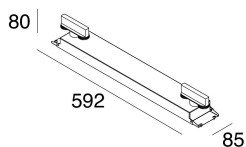

Features

Use: Indoor
Type of installation: TRACK
Colour: WHITE
L: 592mm
A: 85mm
H: 81mm
Made in: ITALY
Warranty: 5 years
Weight: 1.7kg

Tech data

Insulation class: I