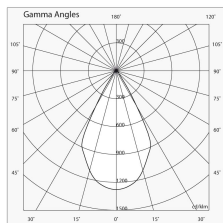

Standards

Photobiological risk: RISK GROUP 1 Certified fixture in RISK GROUP 1 (Low Risk)-The fixture does not pose a hazard due to normal behavioral limitations on exposure - in accordance with CEI EN 62471:2010-01, IEC TR 62778:2014.

CAM edilizia: The product complies with the requirements for public buildings, ministerial decree of 23rd June 2022 n.256.

[WELL/MINI WELL: View more product info](#)