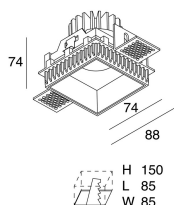

Tech data

Luminaire luminous flux: 730lm
Luminous flux in emergency: 1h: 44% / 3h: 18
IP: 54
Insulation class: III
Supply voltage: DC 500 mA
SELV: Si