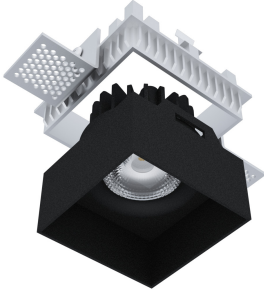

WELL/MINI WELL

101906.02

novalux
ITALIAN LIGHTING DESIGN SINCE 1948

Features

Use: Indoor
Type of installation: RECESSED INTO PLASTERBOARD
Emission: DIRECT
Optics: SPOT
Beam: 36°
Colour: BLACK
Dimming: WITH ACCESSORY
Emergency: WITH ACCESSORY
L: 88mm
A: 88mm
H: 74mm
Warranty: 5 years
Weight: 0.44kg

Tech data

Luminaire luminous flux: 838lm
Luminous flux in emergency: 1h: 44% / 3h: 18%
IP: 54
Insulation class: III
Supply voltage: DC 500 mA
SELV: No

Source

Light source: LED
Source power: 10W
Source luminous flux: 1010lm
Colour temperature: 4000K
CRI: >90
LED lifespan: 30000h L70 B20