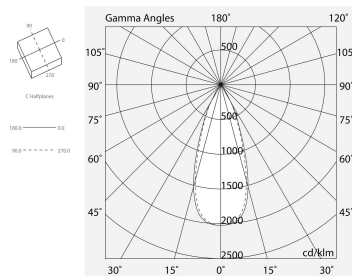

Novalux S.r.l. via Marzabotto, 2 40050 Funo di Argelato (BO) Italy
Tel: +39 051 860558 · Fax +39 051 6647859 · Mail: info@novalux.it · VAT number 00536541204 · novalux.com
Company subject to the management and coordination by SLV GmbH

This technical data sheet is owned by Novalux S.r.l., all rights reserved. Novalux S.r.l. reserves the right to make changes without prior notice.
Last update: 14/11/2024, 18:28:33