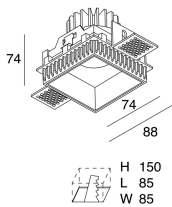

Novalux S.r.l. via Marzabotto, 2 40050 Funo di Argelato (BO) Italy
Tel: +39 051 860558 · Fax +39 051 6647859 · Mail: info@novalux.it · VAT number 00536541204 · novalux.com
Company subject to the management and coordination by SLV GmbH

This technical data sheet is owned by Novalux S.r.l., all rights reserved. Novalux S.r.l. reserves the right to make changes without prior notice.
Last update: 14/11/2024, 18:28:33