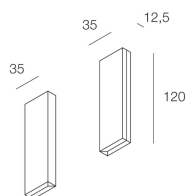

Features

Use: Indoor
L: 35mm
A: 120mm
H: 12.5mm
Made in: ITALY
Warranty: 5 years
Weight: 0.1kg

Tech data

SELV: No