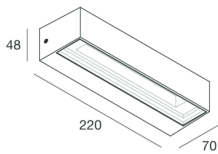

Source

Light source: LED
Source power: 12W
Colour temperature: 3000K/3500K/4000K
CRI: >80
LED lifespan: 30000h L70 B20

Standards

Photobiological risk: RISK GROUP 0 Certified fixture in EXEMPT GROUP, in accordance with CEI EN 62471:2010-01, IEC TR 62778:2014.

[View more product info](#)