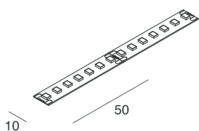

STRIP LED

100953.99

novalux
ITALIAN LIGHTING DESIGN SINCE 1948

Features

Use: Indoor
Dimming: WITH ACCESSORY
Emergency: WITH ACCESSORY
L: 5000mm
A: 10mm
Warranty: 5 years
Weight: 0.15kg

Tech data

IP: 20
Insulation class: III
Supply voltage: 24 Vdc
Energy efficiency class: E
SELV: Si

Source

Light source: LED
Source power: 16.5W/m
Source luminous flux: 2002lm
Colour temperature: 4000K
CRI: >80
LED lifespan: 30000h L70 B20

Compliance

CEI EN 60598-1:2021 + A11:2023, CEI EN 60598-2-1:2022

Standards

Photobiological risk: RISK GROUP 1 Certified fixture in RISK GROUP 1 (Low Risk)-The fixture does not pose a hazard due to normal behavioral limitations on exposure - in accordance with CEI EN 62471:2010-01, IEC TR 62778:2014.

[STRIP LED: View more product info](#)

Novalux S.r.l. via Marzabotto, 2 40050 Funo di Argelato (BO) Italy
Tel: +39 051 860558 · Fax +39 051 6647859 · Mail: info@novalux.it · VAT number 00536541204 · novalux.com
Company subject to the management and coordination by SLV GmbH

This technical data sheet is owned by Novalux S.r.l., all rights reserved. Novalux S.r.l. reserves the right to make changes without prior notice.
Last update: 6/8/2025, 12:53:18