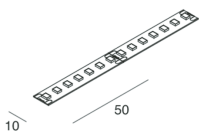

STRIP LED

100947.99

novalux
ITALIAN LIGHTING DESIGN SINCE 1948

Features

Use: Indoor/Outdoor
Dimming: WITH ACCESSORY
Emergency: WITH ACCESSORY
L: 5000mm
A: 10mm
Warranty: 5 years
Weight: 0.15kg

Tech data

IP: 65
Insulation class: III
Supply voltage: 24 Vdc
Energy efficiency class: F
SELV: Si

Source

Light source: LED
Source power: 14.4W/m
Source luminous flux: 1578lm
Colour temperature: 3000K
CRI: >80
LED lifespan: 30000h L70 B20

Compliance

CEI EN 60598-1:2021 + A11:2023, CEI EN 60598-2-1:2022

Standards

Photobiological risk: RISK GROUP 1 Certified fixture in RISK GROUP 1 (Low Risk)-The fixture does not pose a hazard due to normal behavioral limitations on exposure - in accordance with CEI EN 62471:2010-01, IEC TR 62778:2014.

[STRIP LED: View more product info](#)

Novalux S.r.l. via Marzabotto, 2 40050 Funo di Argelato (BO) Italy
Tel: +39 051 860558 · Fax +39 051 6647859 · Mail: info@novalux.it · VAT number 00536541204 · novalux.com
Company subject to the management and coordination by SLV GmbH

This technical data sheet is owned by Novalux S.r.l., all rights reserved. Novalux S.r.l. reserves the right to make changes without prior notice.
Last update: 6/8/2025, 12:53:19