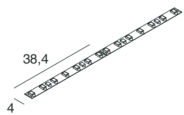

PROFILED MICRO

100914.99

novalux
ITALIAN LIGHTING DESIGN SINCE 1948

Features

Use: Indoor
Dimming: WITH ACCESSORY
Emergency: WITH ACCESSORY
L: 5000mm
A: 4mm
Warranty: 5 years
Weight: 0.15kg

Tech data

Luminous flux in emergency: L min = 50 L max = 210 - 1h: 17% / 3h: 7
IP: 20
Insulation class: III
Supply voltage: 24 Vdc
Energy efficiency class: F
SELV: Si

Source

Light source: LED
Source power: 11.5W/m
Source luminous flux: 1014lm
Colour temperature: 3000K
CRI: >90
LED lifespan: 30000h

Compliance

CEI EN 60598-1:2021 + A11:2023, CEI EN 60598-2-1:2022

Standards

Photobiological risk: RISK GROUP 1 Certified fixture in RISK GROUP 1 (Low Risk)-The fixture does not pose a hazard due to normal behavioral limitations on exposure - in accordance with CEI EN 62471:2010-01, IEC TR 62778:2014.

[View more product info](#)

Novalux S.r.l. via Marzabotto, 2 40050 Funo di Argelato (BO) Italy
Tel: +39 051 860558 · Fax +39 051 6647859 · Mail: info@novalux.it · VAT number 00536541204 · novalux.com
Company subject to the management and coordination by SLV GmbH

This technical data sheet is owned by Novalux S.r.l., all rights reserved. Novalux S.r.l. reserves the right to make changes without prior notice.
Last update: 8/4/2025, 11:43:12