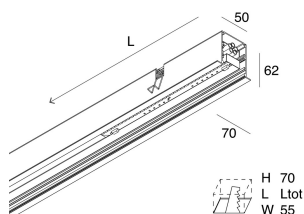

LUCKY EVO C

100622.01 + 1002E1.99

LUCKY EVO C: LED 32W 4K L=1406 BI EM. + LUCKY EVO B/C: DIFF.TRAS.+MICR.PER

novalux
ITALIAN LIGHTING DESIGN SINCE 1948

Features

Use: Indoor
Type of installation: RECESSED INTO BRICKWORK, RECESSED INTO PLASTERBOARD
Emission: DIRECT
Optics: MICRO-STRUCTURED
Colour: WHITE
Dimming: ON/OFF
Emergency: Autonomy 1h/Recharge time 12h
L: 1406mm
A: 70mm
H: 62mm
Made in: ITALY
Warranty: 5 years except battery
Weight: 4.37kg