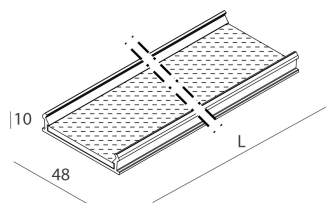

LUCKY EVO C

100622.01 + 1002E1.99

LUCKY EVO C: LED 32W 4K L=1406 BI EM. + LUCKY EVO B/C: DIFF.TRAS.+MICR.PER

novalux
ITALIAN LIGHTING DESIGN SINCE 1948

Features

Use: Indoor
Optics: MICRO-STRUCTURED
Emergency: NO
L: 1406mm
A: 48mm
H: 10mm
Made in: ITALY
Warranty: 5 years
Weight: 0.5kg

Tech data

IP: 40
UGR: <19

Novalux S.r.l. via Marzabotto, 2 40050 Funo di Argelato (BO) Italy
Tel: +39 051 860558 · Fax +39 051 6647859 · Mail: info@novalux.it · VAT number 00536541204 · novalux.com
Company subject to the management and coordination by SLV GmbH

This technical data sheet is owned by Novalux S.r.l., all rights reserved. Novalux S.r.l. reserves the right to make changes without prior notice.
Last update: 8/4/2025, 12:04:57