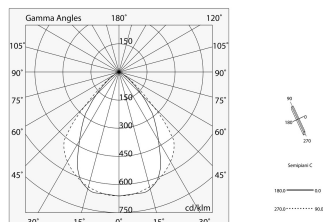

LUCKY EVO C

100622.01 + 1002E1.99

LUCKY EVO C: LED 32W 4K L=1406 BI EM. + LUCKY EVO B/C: DIFF.TRAS.+MICR.PER

novalux
ITALIAN LIGHTING DESIGN SINCE 1948

Features

Use: Indoor
Optics: MICRO-STRUCTURED
Emergency: NO
L: 1406mm
A: 48mm
H: 10mm
Made in: ITALY
Warranty: 5 years
Weight: 0.5kg

Tech data

IP: 40
UGR: <19

Novalux S.r.l. via Marzabotto, 2 40050 Funo di Argelato (BO) Italy
Tel: +39 051 860558 · Fax +39 051 6647859 · Mail: info@novalux.it · VAT number 00536541204 · novalux.com
Company subject to the management and coordination by SLV GmbH

This technical data sheet is owned by Novalux S.r.l., all rights reserved. Novalux S.r.l. reserves the right to make changes without prior notice.
Last update: 8/4/2025, 12:04:57