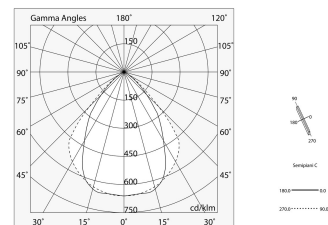

LUCKY EVO C

100622.01 + 1002E1.99

LUCKY EVO C: LED 32W 4K L=1406 BI EM. + LUCKY EVO B/C: DIFF.TRAS.+MICR.PER

novalux
ITALIAN LIGHTING DESIGN SINCE 1948

Features

Use: Indoor
Type of installation: RECESSED INTO BRICKWORK, RECESSED INTO PLASTERBOARD
Emission: DIRECT
Optics: MICRO-STRUCTURED
Colour: WHITE
Dimming: ON/OFF
Emergency: Autonomy 1h/Recharge time 12h
L: 1406mm
A: 70mm
H: 62mm
Made in: ITALY
Warranty: 5 years except battery
Weight: 4.37kg

Tech data

Luminaire input power: 34.4W
Luminaire luminous flux: 2504lm
Luminous flux in emergency: 12%
IP: 40
Insulation class: I
Supply voltage: 220-240V 50/60Hz
UGR: <19
SELV: Si

Source

Light source: LED
Source power: 32W
Source luminous flux: 4857lm
Colour temperature: 4000K
CRI: >80
Colour tolerance: 3 Step MacAdam
LED lifespan: 50000h L80 B20

Compliance

CEI EN 60598-1:2015 + A11:2009. IEC 60598-2:2015 2-1, 2-2, 2-22

Standards

Photobiological risk: RISK GROUP 0 Certified fixture in EXEMPT GROUP, in accordance with CEI EN 62471:2010-01, IEC TR 62778:2014.

[View more product info](#)

Novalux S.r.l. via Marzabotto, 2 40050 Funo di Argelato (BO) Italy
Tel: +39 051 860558 · Fax +39 051 6647859 · Mail: info@novalux.it · VAT number 00536541204 · novalux.com
Company subject to the management and coordination by SLV GmbH

This technical data sheet is owned by Novalux S.r.l., all rights reserved. Novalux S.r.l. reserves the right to make changes without prior notice.
Last update: 8/4/2025, 12:04:57