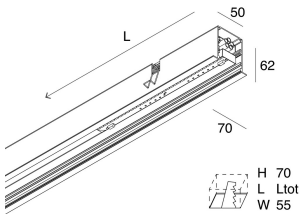

LUCKY EVO C

100613.01H + 100249.99

LUCKY EVO C: LED 25W 3K L=1125 BI. DALI + LUCKY EVO B/C: DIFF. OPALE PER L1125

novalux
ITALIAN LIGHTING DESIGN SINCE 1948

Features

Use: Indoor
Type of installation: RECESSED INTO BRICKWORK, RECESSED INTO PLASTERBOARD
Emission: DIRECT
Optics: OPAL
Colour: WHITE
Dimming: PUSH, DALI
Emergency: NO
L: 1125mm
A: 70mm
H: 62mm
Made in: ITALY
Warranty: 5 years
Weight: 3kg