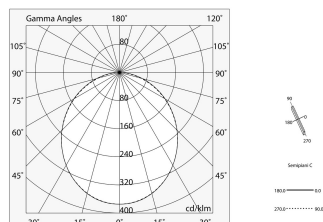

LUCKY EVO C

100613.01H + 100249.99

LUCKY EVO C: LED 25W 3K L=1125 BI. DALI + LUCKY EVO B/C: DIFF. OPALE PER L1125

novalux
ITALIAN LIGHTING DESIGN SINCE 1948

Features

Use: Indoor
Optics: OPAL
Emergency: NO
L: 1125mm
A: 48mm
H: 10mm
Made in: ITALY
Warranty: 5 years
Weight: 0.15kg

Tech data

IP: 40

Novalux S.r.l. via Marzabotto, 2 40050 Funo di Argelato (BO) Italy
Tel: +39 051 860558 · Fax +39 051 6647859 · Mail: info@novalux.it · VAT number 00536541204 · novalux.com
Company subject to the management and coordination by SLV GmbH

This technical data sheet is owned by Novalux S.r.l., all rights reserved. Novalux S.r.l. reserves the right to make changes without prior notice.
Last update: 9/6/2026, 17:22:26