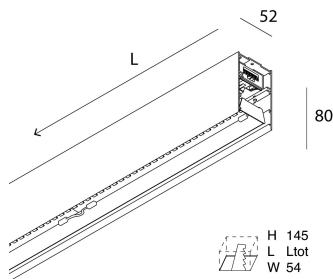

## Features

Use: Indoor  
Type of installation: WALL, RECESSED INTO PLASTERBOARD, SUSPENDED, CEILING MOUNTED, TRACK  
Emission: DIRECT  
Optics: MICRO-STRUCTURED  
Colour: WHITE  
Dimming: ON/OFF  
Emergency: NO  
L: 2249mm  
A: 52mm  
H: 80mm  
Made in: ITALY  
Warranty: 5 years  
Weight: 5.5kg

## Features

Use: Indoor  
Optics: MICRO-STRUCTURED  
L: 2249mm  
A: 48mm  
H: 10mm  
Made in: ITALY  
Warranty: 5 years  
Weight: 0.5kg