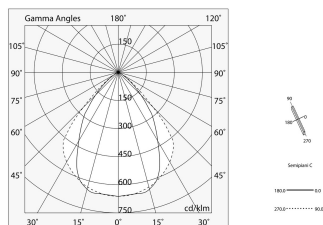

Novalux S.r.l. via Marzabotto, 2 40050 Funo di Argelato (BO) Italy
Tel: +39 051 860558 · Fax +39 051 6647859 · Mail: info@novalux.it · VAT number 00536541204 · novalux.com
Company subject to the management and coordination by SLV GmbH

This technical data sheet is owned by Novalux S.r.l., all rights reserved. Novalux S.r.l. reserves the right to make changes without prior notice.
Last update: 6/8/2025, 13:10:49