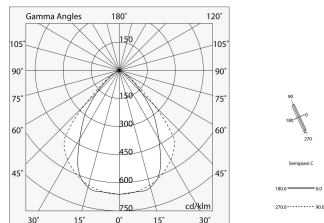

LUCKY EVO

100589.01 + 100577.99

LUCKY EVO: LED 50W 4K BIA L=2249 + LUCKY EVO: DIFF.TRAS.+MICROS. PER L2249

novalux
ITALIAN LIGHTING DESIGN SINCE 1948

Features

Use: Indoor
Type of installation: WALL, RECESSED INTO PLASTERBOARD, SUSPENDED, CEILING MOUNTED, TRACK
Emission: DIRECT
Optics: MICRO-STRUCTURED
Colour: WHITE
Dimming: ON/OFF
Emergency: NO
L: 2249mm
A: 52mm
H: 80mm
Made in: ITALY
Warranty: 5 years
Weight: 5.5kg

Tech data

Luminaire input power: 57.6W
Luminaire luminous flux: 4008lm
IP: 40
Insulation class: I
Supply voltage: 220-240V 50/60Hz
UGR: <19
SELV: Si

Source

Light source: LED
Source power: 50W
Source luminous flux: 7772lm
Colour temperature: 4000K
CRI: >80
Colour tolerance: 3 Step MacAdam
LED lifespan: 50000h L80 B20

Compliance

CEI EN 60598-1:2015 + A11:2009. IEC 60598-2:2015 2-1, 2-2

Standards

Photobiological risk: RISK GROUP 0 Certified fixture in EXEMPT GROUP, in accordance with CEI EN 62471:2010-01, IEC TR 62778:2014.
CAM edilizia: The product complies with the requirements for public buildings, ministerial decree of 23rd June 2022 n.256.

[LUCKY EVO: View more product info](#)

Novalux S.r.l. via Marzabotto, 2 40050 Funo di Argelato (BO) Italy
Tel: +39 051 860558 · Fax +39 051 6647859 · Mail: info@novalux.it · VAT number 00536541204 · novalux.com
Company subject to the management and coordination by SLV GmbH

This technical data sheet is owned by Novalux S.r.l., all rights reserved. Novalux S.r.l. reserves the right to make changes without prior notice.
Last update: 6/8/2025, 13:10:49