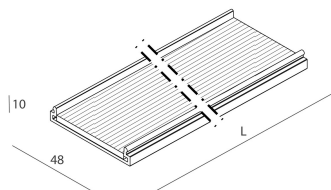

Novalux S.r.l. via Marzabotto, 2 40050 Funo di Argelato (BO) Italy
Tel: +39 051 860558 · Fax +39 051 6647859 · Mail: info@novalux.it · VAT number 00536541204 · novalux.com
Company subject to the management and coordination by SLV GmbH

This technical data sheet is owned by Novalux S.r.l., all rights reserved. Novalux S.r.l. reserves the right to make changes without prior notice.
Last update: 6/8/2025, 13:10:49