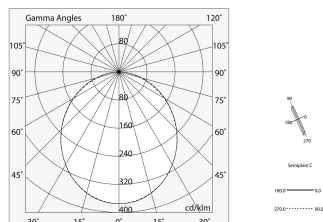

LUCKY EVO

100586.01 + 100559.99

LUCKY EVO: LED 57W 3K BIA L=2530 + LUCKY EVO: DIFF. OPALE PER L2530

novalux
ITALIAN LIGHTING DESIGN SINCE 1948

Features

Use: Indoor
Optics: OPAL
L: 2530mm
A: 48mm
H: 10mm
Made in: ITALY
Warranty: 5 years
Weight: 0.45kg

Tech data

IP: 40

Novalux S.r.l. via Marzabotto, 2 40050 Funo di Argelato (BO) Italy
Tel: +39 051 860558 · Fax +39 051 6647859 · Mail: info@novalux.it · VAT number 00536541204 · novalux.com
Company subject to the management and coordination by SLV GmbH

This technical data sheet is owned by Novalux S.r.l., all rights reserved. Novalux S.r.l. reserves the right to make changes without prior notice.
Last update: 9/6/2026, 17:25:04