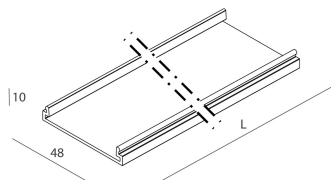

LUCKY EVO

100586.01 + 100559.99

LUCKY EVO: LED 57W 3K BIA L=2530 + LUCKY EVO: DIFF. OPALE PER L2530

novalux
ITALIAN LIGHTING DESIGN SINCE 1948

Features

Use: Indoor
Optics: OPAL
L: 2530mm
A: 48mm
H: 10mm
Made in: ITALY
Warranty: 5 years
Weight: 0.45kg

Tech data

IP: 40

Novalux S.r.l. via Marzabotto, 2 40050 Funo di Argelato (BO) Italy
Tel: +39 051 860558 · Fax +39 051 6647859 · Mail: info@novalux.it · VAT number 00536541204 · novalux.com
Company subject to the management and coordination by SLV GmbH

This technical data sheet is owned by Novalux S.r.l., all rights reserved. Novalux S.r.l. reserves the right to make changes without prior notice.
Last update: 9/6/2026, 17:25:04