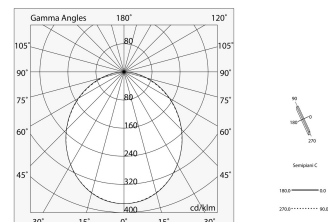

LUCKY EVO

100586.01 + 100559.99

LUCKY EVO: LED 57W 3K BIA L=2530 + LUCKY EVO: DIFF. OPALE PER L2530

novalux
ITALIAN LIGHTING DESIGN SINCE 1948

Features

Use: Indoor
Type of installation: WALL, RECESSED INTO PLASTERBOARD, SUSPENDED, CEILING MOUNTED, TRACK
Emission: DIRECT
Optics: OPAL
Colour: WHITE
Dimming: NO
Emergency: NO
L: 2530mm
A: 52mm
H: 80mm
Made in: ITALY
Warranty: 5 years
Weight: 6kg

Tech data

Luminaire input power: 61.9W
Luminaire luminous flux: 4675lm
IP: 40
Insulation class: I
Supply voltage: 220-240V 50/60Hz
SELV: Si

Source

Light source: LED
Source power: 57W
Source luminous flux: 8436lm
Colour temperature: 3000K
CRI: >80
Colour tolerance: 3 Step MacAdam
LED lifespan: 50000h L80 B20

Compliance

CEI EN 60598-1:2015 + A11:2009. IEC 60598-2:2015 2-1, 2-2

Standards

Photobiological risk: RISK GROUP 0 Certified fixture in EXEMPT GROUP, in accordance with CEI EN 62471:2010-01, IEC TR 62778:2014.
CAM edilizia: The product complies with the requirements for public buildings, ministerial decree of 23rd June 2022 n.256.

[LUCKY EVO: View more product info](#)

Novalux S.r.l. via Marzabotto, 2 40050 Funo di Argelato (BO) Italy
Tel: +39 051 860558 · Fax +39 051 6647859 · Mail: info@novalux.it · VAT number 00536541204 · novalux.com
Company subject to the management and coordination by SLV GmbH

This technical data sheet is owned by Novalux S.r.l., all rights reserved. Novalux S.r.l. reserves the right to make changes without prior notice.
Last update: 9/6/2026, 17:25:04