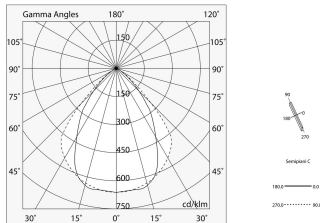

Novalux S.r.l. via Marzabotto, 2 40050 Funo di Argelato (BO) Italy
Tel: +39 051 860558 · Fax +39 051 6647859 · Mail: info@novalux.it · VAT number 00536541204 · novalux.com
Company subject to the management and coordination by SLV GmbH

This technical data sheet is owned by Novalux S.r.l., all rights reserved. Novalux S.r.l. reserves the right to make changes without prior notice.
Last update: 9/6/2026, 17:25:11