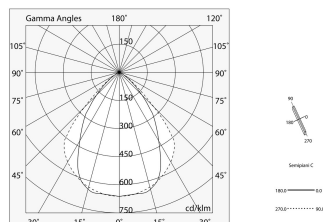

LUCKY EVO

100522.02 + 100580.99

LUCKY EVO: LED ANG. 25W 4K NE L=592 + LUCKY EVO: ANG.2 DIF.TR.+MICROS. L=590

novalux
ITALIAN LIGHTING DESIGN SINCE 1948

Features

Use: Indoor
Type of installation: WALL, RECESSED INTO PLASTERBOARD, SUSPENDED, CEILING MOUNTED, TRACK
Emission: DIRECT
Optics: MICRO-STRUCTURED
Colour: BLACK
Dimming: NO
Emergency: NO
L: 592x592mm
A: 52mm
H: 80mm
Made in: ITALY
Warranty: 5 years
Weight: 3.05kg

Tech data

Luminaire input power: 28.5W
Luminaire luminous flux: 2003lm
IP: 40
Insulation class: I
Supply voltage: 220-240V 50/60Hz
UGR: <19
SELV: Si

Source

Light source: LED
Source power: 25W
Source luminous flux: 3886lm
Colour temperature: 4000K
CRI: >80
Colour tolerance: 3 Step MacAdam
LED lifespan: 50000h L80 B20

Compliance

CEI EN 60598-1:2015 + A11:2009. IEC 60598-2:2015 2-1, 2-2

Standards

Photobiological risk: RISK GROUP 0 Certified fixture in EXEMPT GROUP, in accordance with CEI EN 62471:2010-01, IEC TR 62778:2014.
CAM edilizia: The product complies with the requirements for public buildings, ministerial decree of 23rd June 2022 n.256.

[LUCKY EVO: View more product info](#)

Novalux S.r.l. via Marzabotto, 2 40050 Funo di Argelato (BO) Italy
Tel: +39 051 860558 · Fax +39 051 6647859 · Mail: info@novalux.it · VAT number 00536541204 · novalux.com
Company subject to the management and coordination by SLV GmbH

This technical data sheet is owned by Novalux S.r.l., all rights reserved. Novalux S.r.l. reserves the right to make changes without prior notice.
Last update: 9/6/2026, 17:25:11