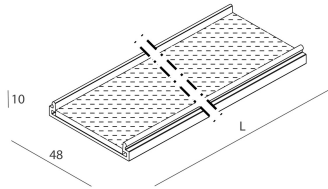

Novalux S.r.l. via Marzabotto, 2 40050 Funo di Argelato (BO) Italy
Tel: +39 051 860558 · Fax +39 051 6647859 · Mail: info@novalux.it · VAT number 00536541204 · novalux.com
Company subject to the management and coordination by SLV GmbH

This technical data sheet is owned by Novalux S.r.l., all rights reserved. Novalux S.r.l. reserves the right to make changes without prior notice.
Last update: 9/6/2026, 17:25:11