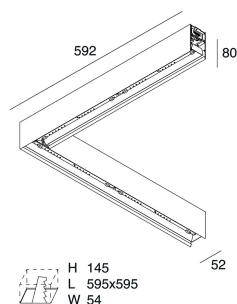

LUCKY EVO

100522.02 + 100580.99

LUCKY EVO: LED ANG. 25W 4K NE L=592 + LUCKY EVO: ANG.2 DIF.TR.+MICROS. L=590

novalux
ITALIAN LIGHTING DESIGN SINCE 1948

Features

Use: Indoor
Type of installation: WALL, RECESSED INTO PLASTERBOARD, SUSPENDED, CEILING MOUNTED, TRACK
Emission: DIRECT
Optics: MICRO-STRUCTURED
Colour: BLACK
Dimming: NO
Emergency: NO
L: 592x592mm
A: 52mm
H: 80mm
Made in: ITALY
Warranty: 5 years
Weight: 3.05kg