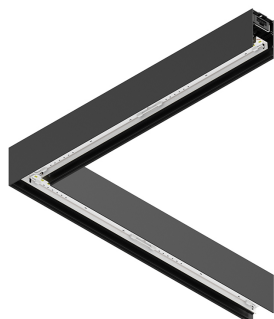

LUCKY EVO

100522.02 + 100580.99

LUCKY EVO: LED ANG. 25W 4K NE L=592 + LUCKY EVO: ANG.2 DIF.TR.+MICROS. L=590

novalux
ITALIAN LIGHTING DESIGN SINCE 1948

Features

Use: Indoor
Type of installation: WALL, RECESSED INTO PLASTERBOARD, SUSPENDED, CEILING MOUNTED, TRACK
Emission: DIRECT
Optics: MICRO-STRUCTURED
Colour: BLACK
Dimming: NO
Emergency: NO
L: 592x592mm
A: 52mm
H: 80mm
Made in: ITALY
Warranty: 5 years
Weight: 3.05kg