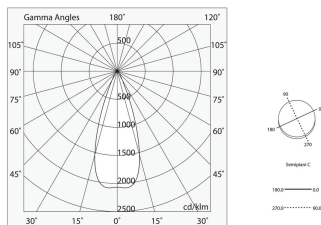

LUCKY EVO B

1002H1.02

novalux

ITALIAN LIGHTING DESIGN SINCE 1948

Features

Use: Indoor
Type of installation: SUSPENDED
Emission: DIRECT/INDIRECT
Optics: SPOT
Beam: 34°
Colour: BLACK
Dimming: PUSH
Emergency: NO
L: 1125mm
A: Ø63mm
H: 65mm
Made in: ITALY
Warranty: 5 years
Weight: 1.8kg

Tech data

Luminaire input power: 55.7W
Luminaire luminous flux: 4460lm
IP: 20
Insulation class: I
Supply voltage: 220-240V 50/60Hz
SELV: Si

Source

Light source: LED
Source power: 4X12W
Source luminous flux: 5500lm
Colour temperature: 3000K
CRI: >90
Colour tolerance: 3 Step MacAdam
LED lifespan: 50000h L80 B20

Compliance

CEI EN 60598-1:2015 + A11:2009. IEC 60598-2:2015 2-1

Standards

Photobiological risk: RISK GROUP 1 Certified fixture in RISK GROUP 1 (Low Risk)-The fixture does not pose a hazard due to normal behavioral limitations on exposure - in accordance with CEI EN 62471:2010-01, IEC TR 62778:2014.

CAM edilizia: The product complies with the requirements for public buildings, ministerial decree of 23rd June 2022 n.256.

[LUCKY EVO B: View more product info](#)

Novalux S.r.l. via Marzabotto, 2 40050 Funo di Argelato (BO) Italy
Tel: +39 051 860558 · Fax +39 051 6647859 · Mail: info@novalux.it · VAT number 00536541204 · novalux.com
Company subject to the management and coordination by SLV GmbH

This technical data sheet is owned by Novalux S.r.l., all rights reserved. Novalux S.r.l. reserves the right to make changes without prior notice.
Last update: 6/8/2025, 12:53:29