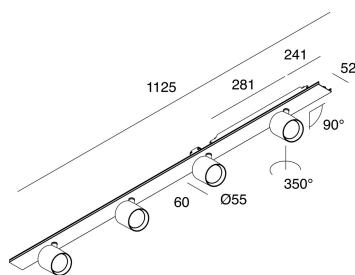

LUCKY EVO B

1002H1.02

novalux

ITALIAN LIGHTING DESIGN SINCE 1948

Features

Use: Indoor
Type of installation: SUSPENDED
Emission: DIRECT/INDIRECT
Optics: SPOT
Beam: 34°
Colour: BLACK
Dimming: PUSH
Emergency: NO
L: 1125mm
A: Ø63mm
H: 65mm
Made in: ITALY
Warranty: 5 years
Weight: 1.8kg

Tech data

Luminaire input power: 55.7W
Luminaire luminous flux: 4460lm
IP: 20
Insulation class: I
Supply voltage: 220-240V 50/60Hz
SELV: Si

Source

Light source: LED
Source power: 4X12W
Source luminous flux: 5500lm
Colour temperature: 3000K
CRI: >90
Colour tolerance: 3 Step MacAdam
LED lifespan: 50000h L80 B20

Compliance

CEI EN 60598-1:2015 + A11:2009. IEC 60598-2:2015 2-1

Standards

Photobiological risk: RISK GROUP 1 Certified fixture in RISK GROUP 1 (Low Risk)-The fixture does not pose a hazard due to normal behavioral limitations on exposure - in accordance with CEI EN 62471:2010-01, IEC TR 62778:2014.

CAM edilizia: The product complies with the requirements for public buildings, ministerial decree of 23rd June 2022 n.256.

[LUCKY EVO B: View more product info](#)

Novalux S.r.l. via Marzabotto, 2 40050 Funo di Argelato (BO) Italy
Tel: +39 051 860558 · Fax +39 051 6647859 · Mail: info@novalux.it · VAT number 00536541204 · novalux.com
Company subject to the management and coordination by SLV GmbH

This technical data sheet is owned by Novalux S.r.l., all rights reserved. Novalux S.r.l. reserves the right to make changes without prior notice.
Last update: 6/8/2025, 12:53:29