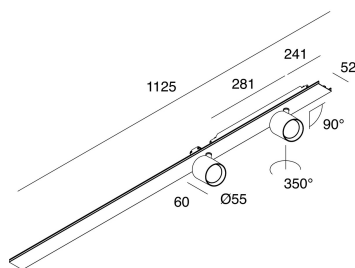

## Features

Use: Indoor  
Type of installation: SUSPENDED  
Emission: DIRECT/INDIRECT  
Optics: SPOT  
Beam: 34°  
Colour: BLACK  
Dimming: ON/OFF  
Emergency: NO  
L: 1125mm  
A: Ø63mm  
H: 65mm  
Made in: ITALY  
Warranty: 5 years  
Weight: 1.5kg

## Tech data

Luminaire input power: 29W  
Luminaire luminous flux: 2464lm  
IP: 20  
Insulation class: I  
Supply voltage: 220-240V 50/60Hz  
SELV: Si