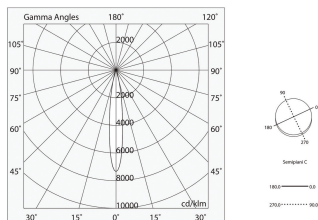

## Features

Use: Indoor  
Type of installation: SUSPENDED  
Emission: DIRECT/INDIRECT  
Optics: SPOT  
Beam: 34°  
Colour: BLACK  
Dimming: ON/OFF  
Emergency: NO  
L: 1125mm  
A: Ø63mm  
H: 65mm  
Made in: ITALY  
Warranty: 5 years  
Weight: 1.5kg