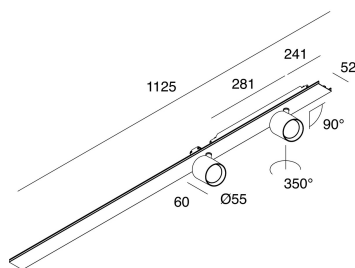

## Features

Use: Indoor  
Type of installation: SUSPENDED  
Emission: DIRECT/INDIRECT  
Optics: SPOT  
Beam: 34°  
Colour: BLACK  
Dimming: PUSH  
Emergency: NO  
L: 1125mm  
A: Ø63mm  
H: 65mm  
Made in: ITALY  
Warranty: 5 years  
Weight: 1.5kg

## Tech data

Luminaire input power: 29W  
Luminaire luminous flux: 2230lm  
IP: 20  
Insulation class: I  
Supply voltage: 220-240V 50/60Hz  
SELV: Si