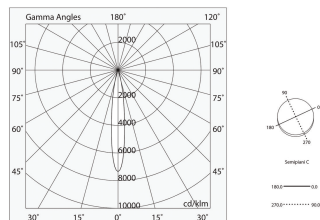

## Features

Use: Indoor  
Type of installation: SUSPENDED  
Emission: DIRECT/INDIRECT  
Optics: SPOT  
Beam: 34°  
Colour: BLACK  
Dimming: PUSH  
Emergency: NO  
L: 1125mm  
A: Ø63mm  
H: 65mm  
Made in: ITALY  
Warranty: 5 years  
Weight: 1.5kg