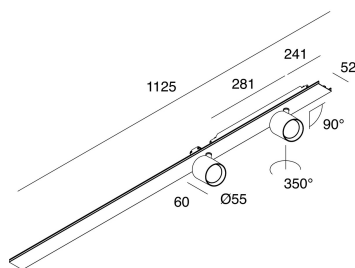

LUCKY EVO B

1002F9.01

novalux

ITALIAN LIGHTING DESIGN SINCE 1948

Features

Use: Indoor
Type of installation: SUSPENDED
Emission: DIRECT/INDIRECT
Optics: SPOT
Beam: 34°
Colour: WHITE
Dimming: PUSH
Emergency: NO
L: 1125mm
A: Ø63mm
H: 65mm
Made in: ITALY
Warranty: 5 years
Weight: 1.5kg

Tech data

Luminaire input power: 29W
Luminaire luminous flux: 2230lm
IP: 20
Insulation class: I
Supply voltage: 220-240V 50/60Hz
SELV: Si

Source

Light source: LED
Source power: 2X12W
Source luminous flux: 2750lm
Colour temperature: 3000K
CRI: >90
Colour tolerance: 3 Step MacAdam
LED lifespan: 50000h L80 B20