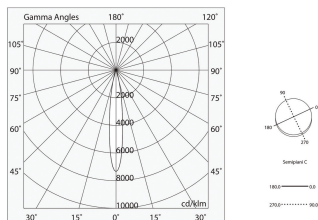

LUCKY EVO B

1002F9.01

novalux

ITALIAN LIGHTING DESIGN SINCE 1948

Features

Use: Indoor
Type of installation: SUSPENDED
Emission: DIRECT/INDIRECT
Optics: SPOT
Beam: 34°
Colour: WHITE
Dimming: PUSH
Emergency: NO
L: 1125mm
A: Ø63mm
H: 65mm
Made in: ITALY
Warranty: 5 years
Weight: 1.5kg

Tech data

Luminaire input power: 29W
Luminaire luminous flux: 2230lm
IP: 20
Insulation class: I
Supply voltage: 220-240V 50/60Hz
SELV: Si

Source

Light source: LED
Source power: 2X12W
Source luminous flux: 2750lm
Colour temperature: 3000K
CRI: >90
Colour tolerance: 3 Step MacAdam
LED lifespan: 50000h L80 B20