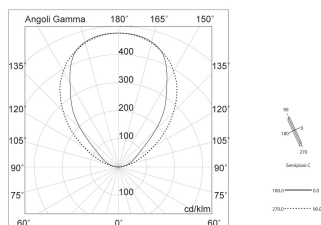

LUCKY EVO B

1002F2.01

novalux
ITALIAN LIGHTING DESIGN SINCE 1948

Features

Use: Indoor
Type of installation: SUSPENDED
Emission: INDIRECT
Optics: OPAL
Colour: WHITE
Dimming: PUSH
Emergency: NO
L: 1125mm
A: 52mm
H: 91mm
Made in: ITALY
Warranty: 5 years
Weight: 4.217kg

Tech data

Luminaire input power: 20W
Indirect luminous flux: 2123lm
IP: 40
Insulation class: I
Supply voltage: 220-240V 50/60Hz
SELV: Si

Source

Light source: LED
Source power: 18W
Source luminous flux: 2812lm
Colour temperature: 3000K
CRI: >80
Colour tolerance: 3 Step MacAdam
LED lifespan: 50000h L80 B20