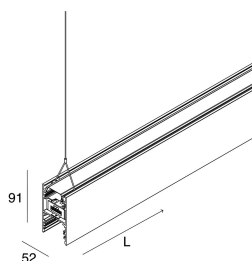

LUCKY EVO B

1002F2.01

novalux
ITALIAN LIGHTING DESIGN SINCE 1948

Features

Use: Indoor
Type of installation: SUSPENDED
Emission: INDIRECT
Optics: OPAL
Colour: WHITE
Dimming: PUSH
Emergency: NO
L: 1125mm
A: 52mm
H: 91mm
Made in: ITALY
Warranty: 5 years
Weight: 4.217kg