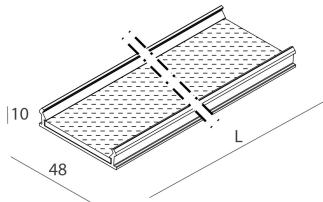

LUCKY EVO B

1002D9.01H + 1002E6.99

LUCKY EVO B: HF D/I 120W L2811 4KBI PUSH + LUCKY EVO B: DIFF.TRAS.+MICROS.PER

novalux
ITALIAN LIGHTING DESIGN SINCE 1948

Features

Use: Indoor
Optics: MICRO-STRUCTURED
Emergency: NO
L: 2811mm
A: 48mm
H: 10mm
Made in: ITALY
Warranty: 5 years
Weight: 0.7kg

Tech data

IP: 40
UGR: <19

Novalux S.r.l. via Marzabotto, 2 40050 Funo di Argelato (BO) Italy
Tel: +39 051 860558 · Fax +39 051 6647859 · Mail: info@novalux.it · VAT number 00536541204 · novalux.com
Company subject to the management and coordination by SLV GmbH

This technical data sheet is owned by Novalux S.r.l., all rights reserved. Novalux S.r.l. reserves the right to make changes without prior notice.
Last update: 6/8/2025, 13:07:28